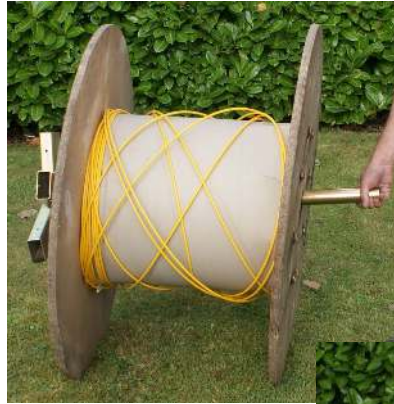

DD1 Drum Rotator Extender

For ease of loading a drum onto the DD1 Drum Dispenser, a simple yet effective extender can be purchased as an option, it allows you to locate the spigot in the drum centre whilst the drum is in its vertical position. A further advantage is that it allows multiple drums to be stacked safely