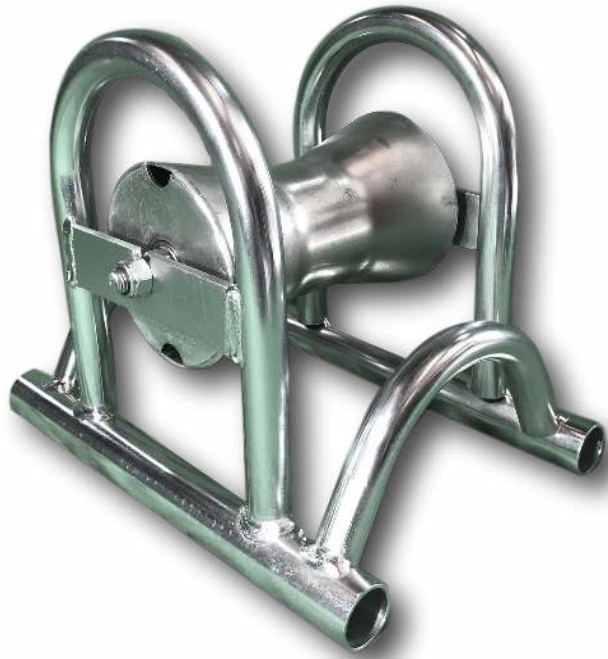

SLR5 Heavy Duty 130mm Straight Line Bridge Cable Roller

The SLR5 is a heavy duty bridge style cable roller for use in most cable laying applications

- Heavy duty tubular frame straight line bridge roller
- Fitted with hoops to fit over previously laid cables
- 110mm diameter large waisted steel roller
- Sealed roller bearing fitted
- Bright zinc plated finish
- 130mm diameter cable capacity
- Size: 30cm long x 22.5cm wide x 25cm high
- Weight: 3.85Kg