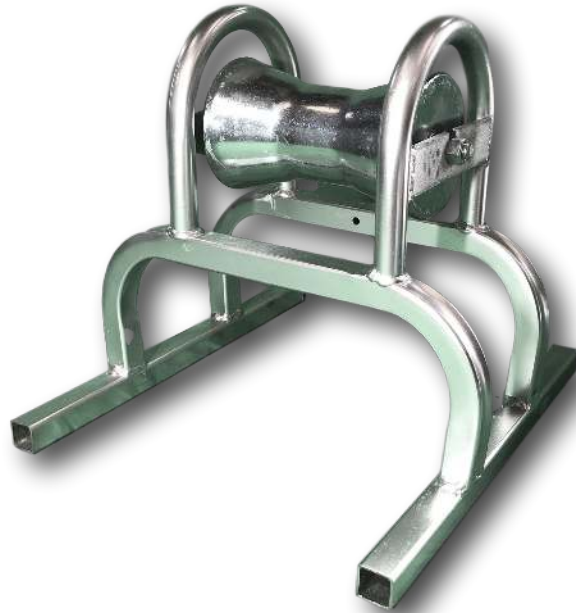

SLR8 Heavy Duty 130mm Straight Line Super Bridge Roller

The SLR8 is a heavy duty bridge style cable roller for use in most cable laying applications. The design allows for the roller to be placed over multiple cables and also has the added benefit of a high elevation of the cable being laid

- Heavy duty tubular frame straight line bridge roller
- Fitted with large hoops to fit over previously laid cables
- 110mm diameter large waisted steel roller
- Sealed roller bearing fitted
- Bright zinc plated finish
- 130mm diameter cable capacity
- Size: 40cm long x 36cm wide x 34cm high
- Weight: 4.3Kg